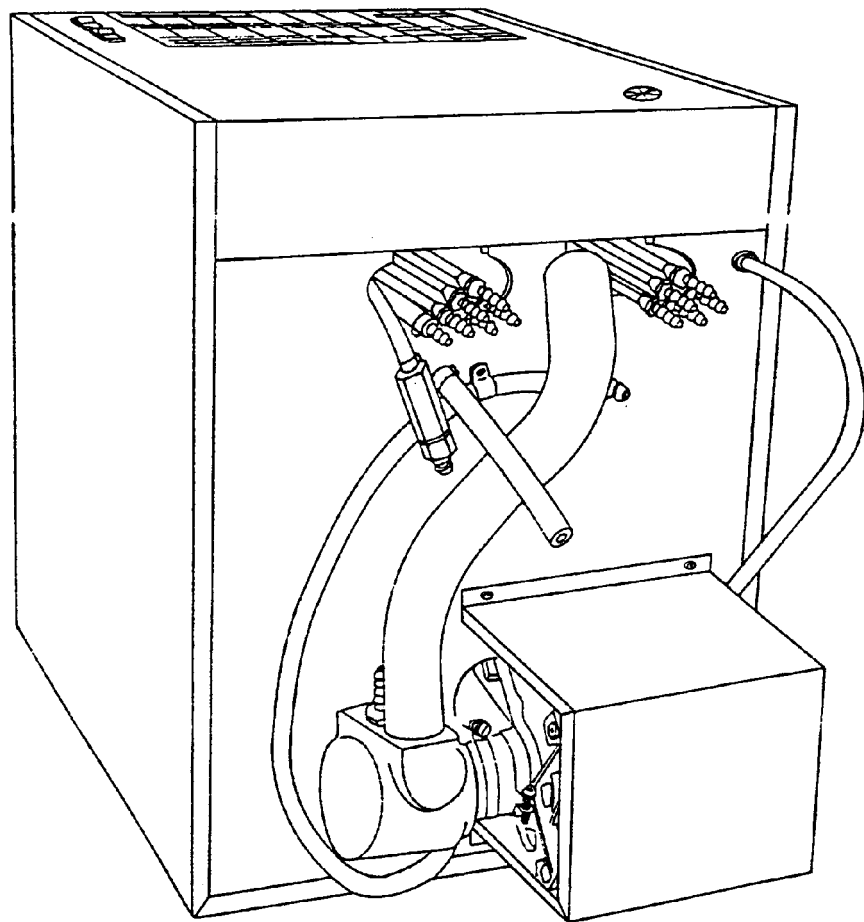

ILLUSTRATED PARTS LIST

UC-20 POST-MIX DISPENSER

MODEL NO.